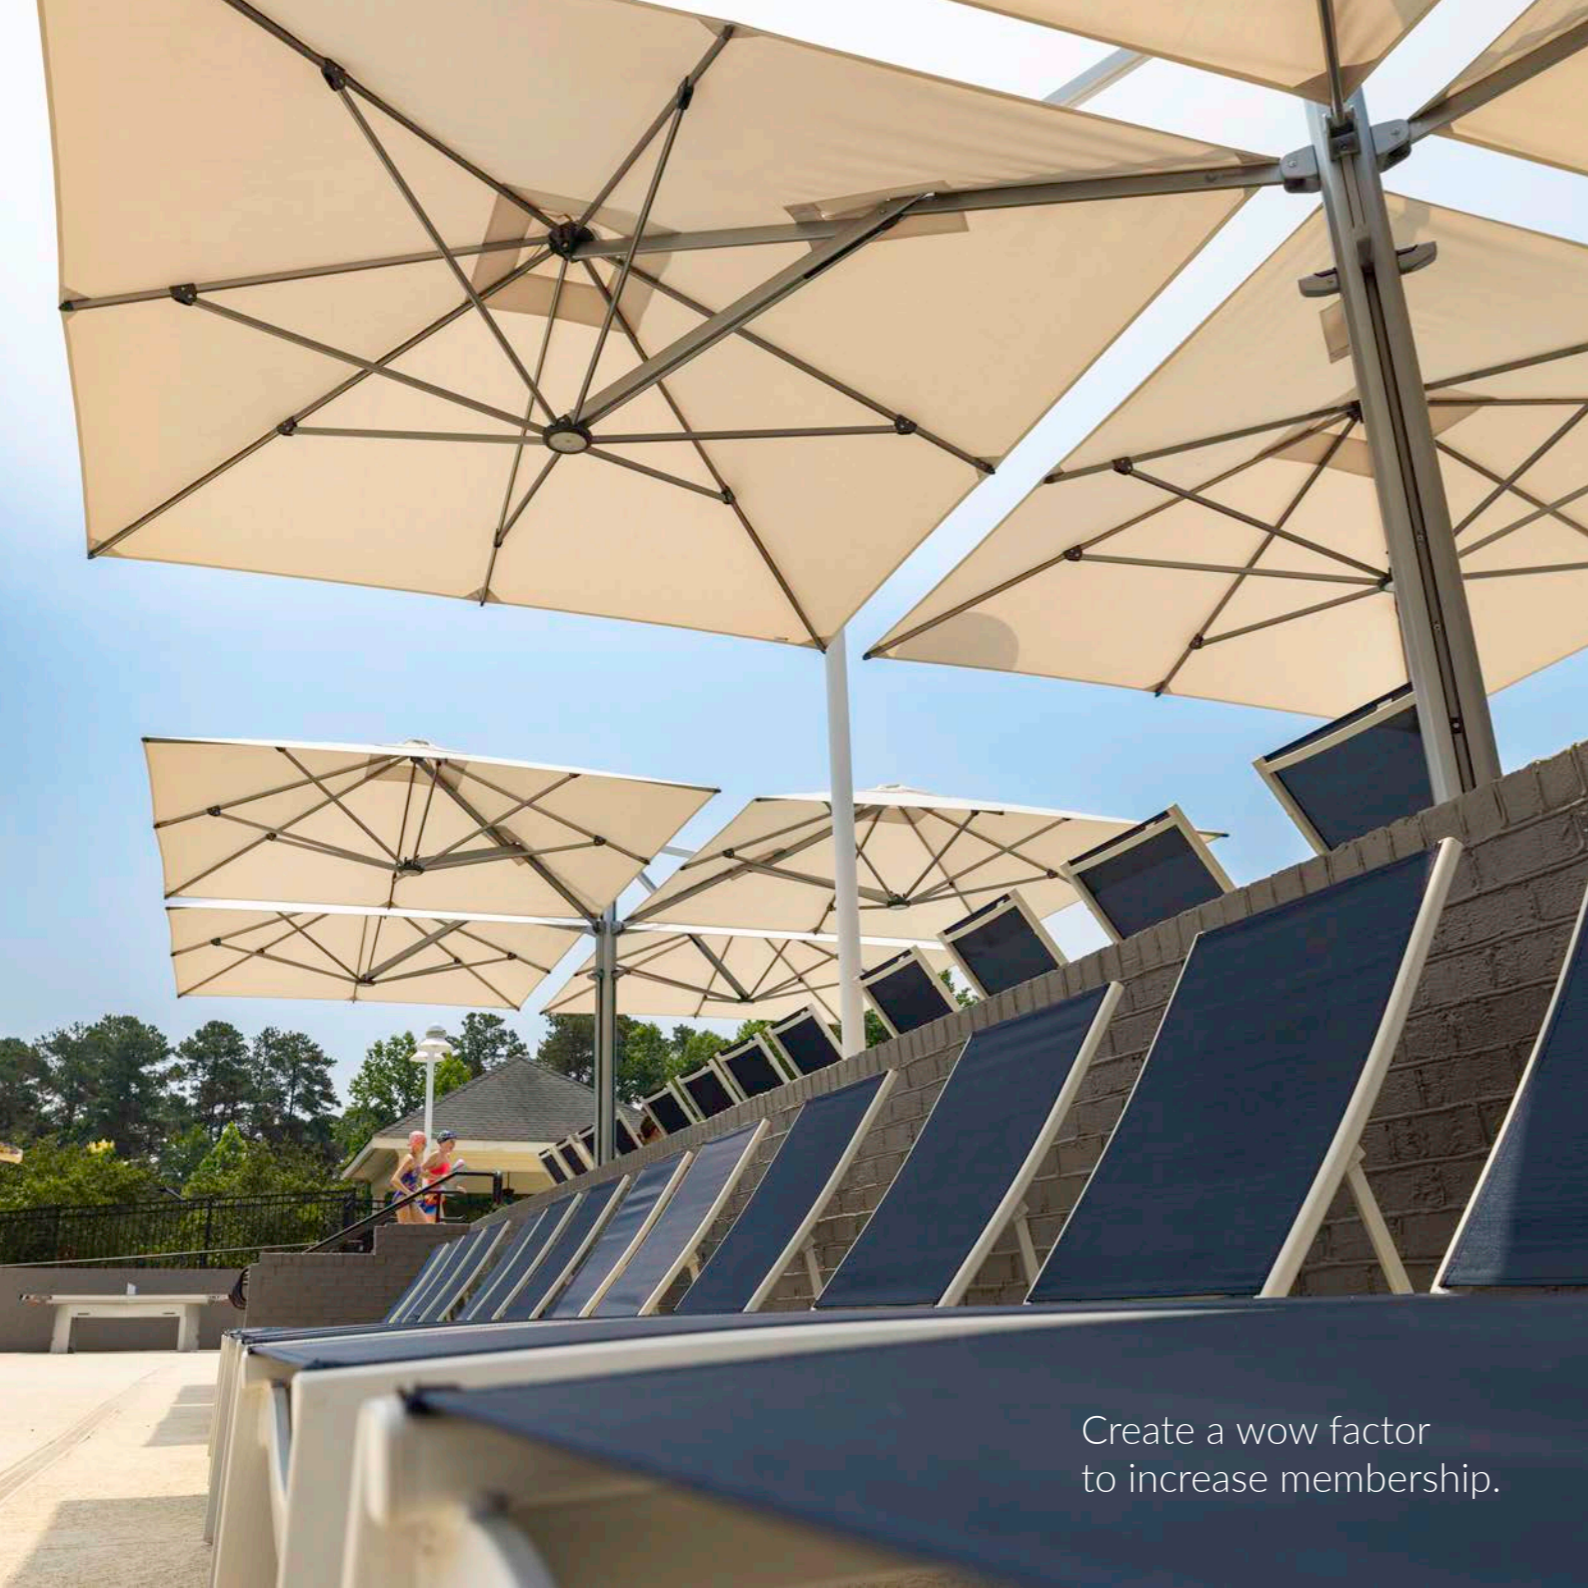

Create a wow factor
to increase membership.

BUILD **YOUR** SPACE

A consistent extension of the aesthetic your club provides is essential to the design. If you're upgrading furniture, shade systems or building new poolside spaces, you'll need to consider what's come before. Focus on the character of your space as much as the functionality of the product. There are plenty of style options available and finding, for example, the correct furniture for your space will only serve to enhance the space. Furniture and shade need to be an investment of capital that returns over time.