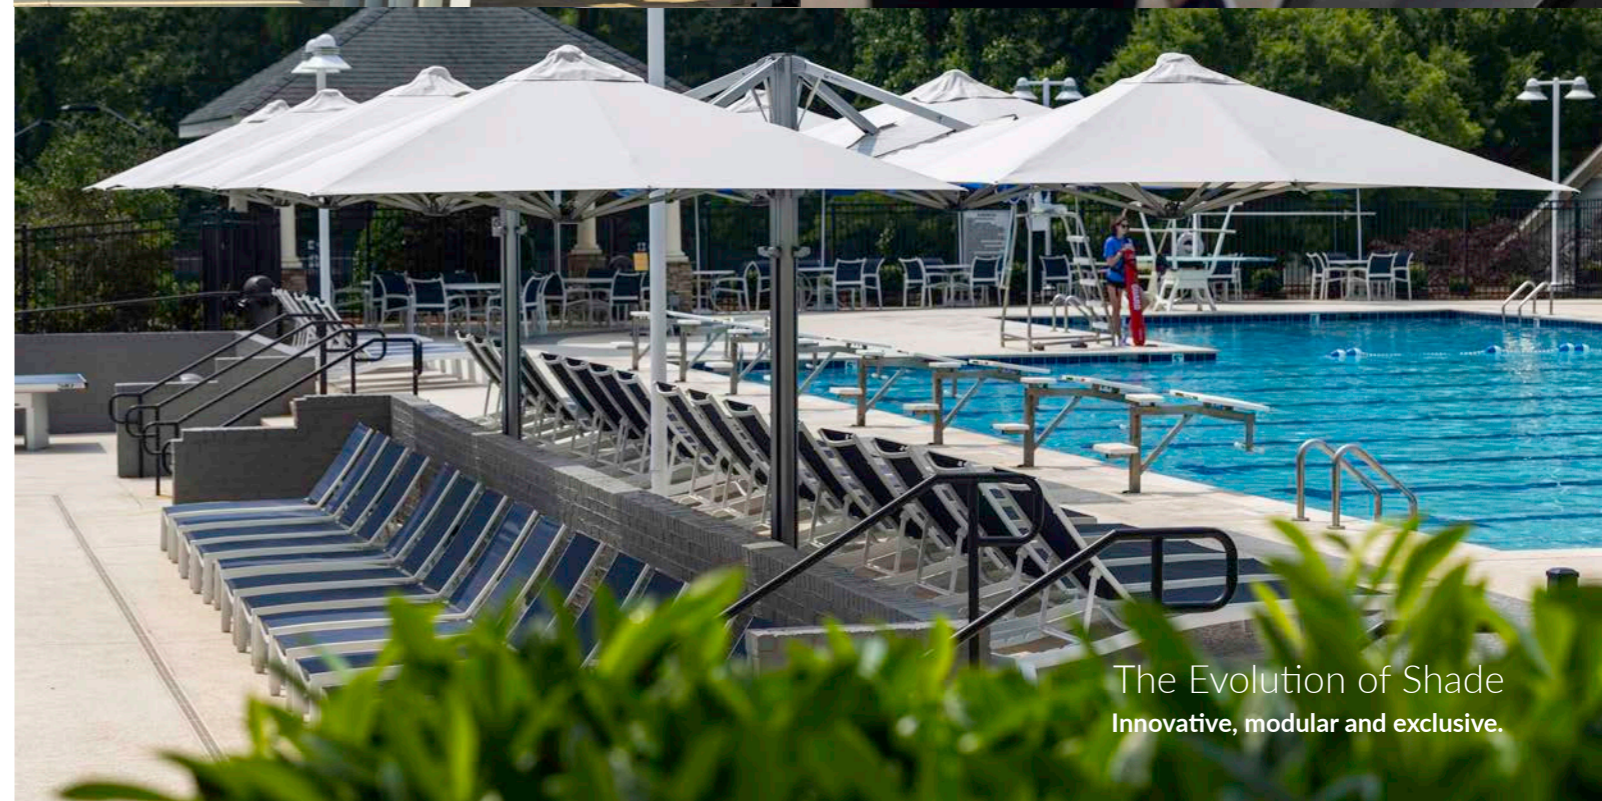

The Evolution of Shade
Innovative, modular and exclusive.