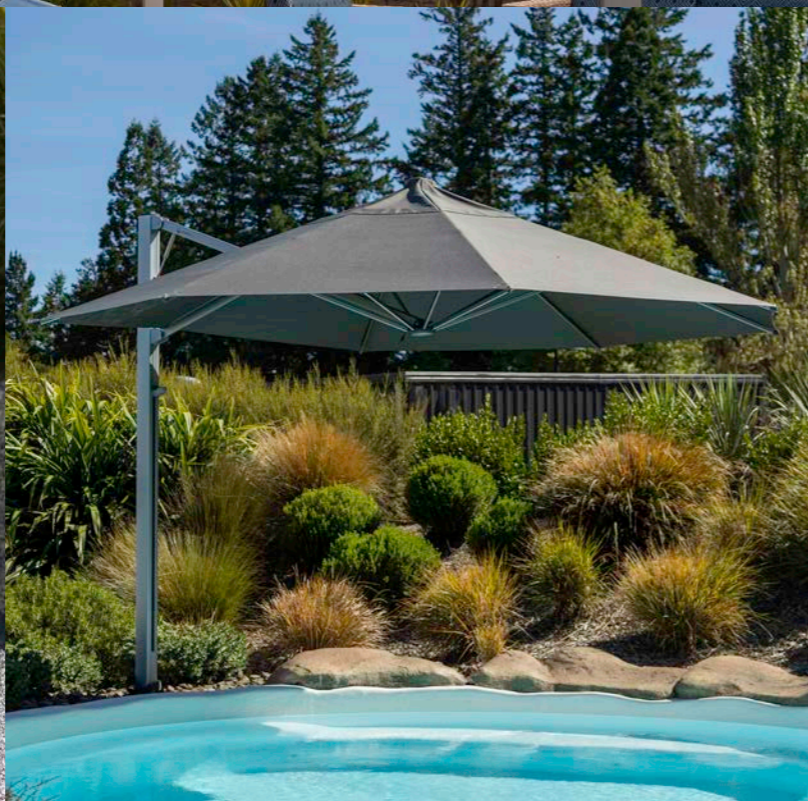

SHADOWSPEC UNITY™

MULTI-CANOPY CANTILEVER UMBRELLA

The Shadowspec Unity™ consists of up to four canopy frames that open independently of one other. Crafted with marine-grade aluminium and stainless steel, every component has been designed and engineered to survive in the wild. This flagship model is easy to open and close with gas assisted lift, offers shade of up to 36m², and is backed with best-in-class warranties. Ease-of use and quality is what sets us apart. Let your staff and members experience the Shadowspec class.

[Choose your shape, size and fabric](#)

The Evolution of Shade
Innovative, modular and exclusive.

Precision Engineered Ambience
Elegant, innovative and resilient.

SHADOWSPEC SERENITY™

ROTATING CANTILEVER UMBRELLA

The Shadowspec Serenity™ is our single canopy cantilever umbrella. Crafted with marine-grade aluminium and stainless steel and hand-built in our headquarters. This flagship model is engineered to last. Your members can rotate their way to perfect shade anytime of the day. Shadowspec draws from over 25 years of shade experience to provide you with the world's best outdoor cantilever umbrella.

[Choose your shape, size and fabric](#)

Strong protection
for your outdoor area

SU2

CENTRE POLE UMBRELLA

The SU2 umbrella is designed to fit in every space, ideal to set-up at events or at resting areas along your golf-course. These umbrellas come at a lower price point therefore reflecting a lower quality and class but are still strong for everyday use with a commercial-grade pulley rope to make it easy to open and close. The SU2 also comes with marine-grade and stainless-steel components.