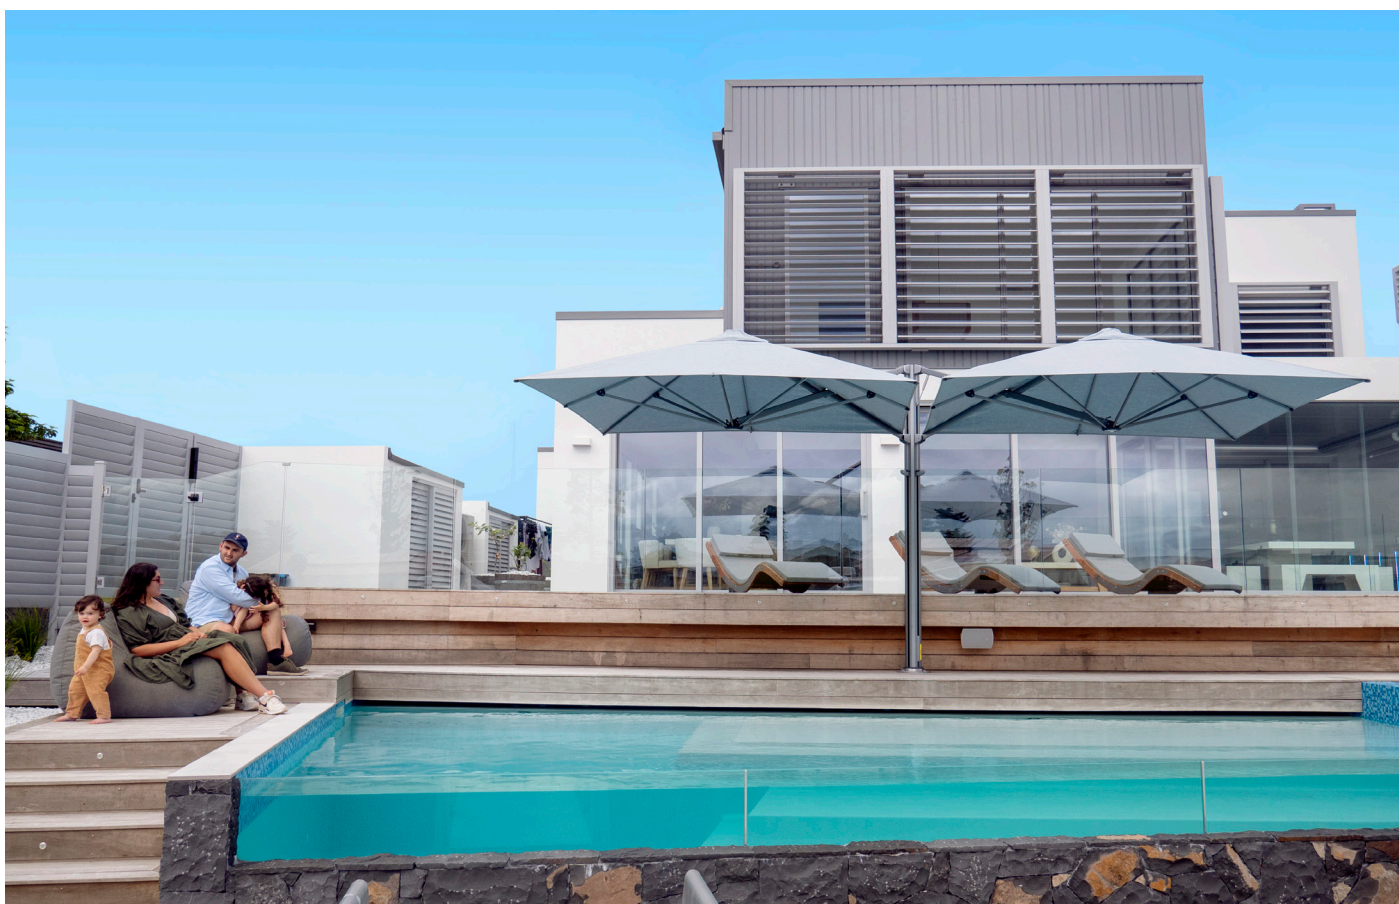

shadowspec

Patio
Umbrella Catalogue

SHADOWSPEC UMBRELLAS

Umbrellas are the perfect patio partner. At Shadowspec we're passionate about helping people achieve backyard bliss. Our range of outdoor umbrellas is easy to use, classy and refined. Patio umbrellas are an essential outdoor furniture item that should be included above every patio. Discover the world's best patio umbrellas.

SHADOWSPEC UNITY™ DUO

MULTI-CANOPY CANTILEVER UMBRELLA

Be inspired by this brilliant, modern shade umbrella. Expand your outdoor experience with the Shadowspec Unity™ Duo Cantilever Umbrella. Industry leading umbrellas with patented designs that create a seamless, stylish and functional aesthetic with marine grade durability.

STOCK CANOPY COLOURS

SPECIAL-ORDER CANOPY COLOURS

FRAME COLOURS

SHADOWSPEC SERENITY™

SINGLE CANOPY CANTILEVER UMBRELLA

Elegant, innovative and resilient, the Shadowspec Serenity™ offers precision engineered ambience. Crafted with a combination of marine-grade aluminium and 316 stainless steel. This flagship model is easy to open and close with gas assisted lift, offers sizes up to 4.0m and is backed with best-in-class warranties.