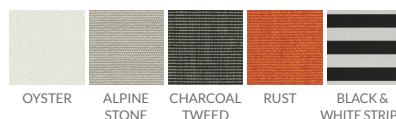

FRAME COLORS

SHADOWSPEC UNITY™ QUATTRO

MULTI-CANOPY CANTILEVER UMBRELLA

Innovative and modular, the Shadowspec Unity™ Quattro consists of four canopy frames that are independent of one another. Crafted with marine-grade aluminium and stainless steel. Every component has been designed and engineered to survive in the wild.

STOCK CANOPY COLOURS

SPECIAL-ORDER CANOPY COLOURS

FRAME COLOURS

SHADOWSPEC SERENITY™

SINGLE CANOPY CANTILEVER UMBRELLA

Elegant, innovative and resilient, the Shadowspec Serenity™ offers precision engineered ambience. Crafted with a combination of marine-grade aluminium and 316 stainless steel. This flagship model is easy to open and close with gas assisted lift, offers sizes up to 4.0m and is backed with best-in-class warranties.

Frame Warranty*

Fabric Warranty*

HEXAGON

SIZE & CONFIGURATION

Hexagon
2.7m | 9'

CANOPY COLOURS

FRAME COLOUR

SPACE GREY