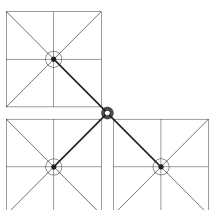

The modular trio configuration is Hand-built in New Zealand and provides remarkable cantilever shade.

SQUARE TRIO

SIZE & CONFIGURATION

Square Trio
16' | 5.0m or 20' | 6.0m

STOCK CANOPY COLORS

SPECIAL-ORDER CANOPY COLORS