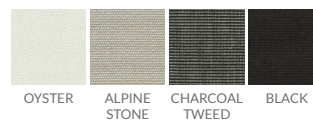

FRAME COLOURS

SHADOWSPEC UNITY™ QUATTRO

MULTI-CANOPY CANTILEVER UMBRELLA

Innovative and modular, the Shadowspec Unity™ Quattro consists of four canopy frames that are independent of one another. Crafted with marine-grade aluminium and stainless steel. Every component has been designed and engineered to survive in the wild.

STOCK CANOPY COLOURS

SPECIAL-ORDER CANOPY COLOURS

FRAME COLOURS

SHADOWSPEC SERENITY™

SINGLE CANOPY CANTILEVER UMBRELLA

Elegant, innovative and resilient, the Shadowspec Serenity™ offers precision engineered ambience. Crafted with a combination of marine-grade aluminium and 316 stainless steel. This flagship model is easy to open and close with gas assisted lift, offers sizes up to 4.0m and is backed with best-in-class warranties.

SQUARE

OCTAGON

SIZE & CONFIGURATION

Square
2.5m | 8'

Square
3.0m | 10'

Octagon
3.5m | 11'

Octagon
4.0m | 13'

STOCK CANOPY COLOURS

Frame Warranty*

Fabric Warranty*

HEXAGON

SIZE & CONFIGURATION

Hexagon
2.7m | 9'

CANOPY COLOURS

OYSTER ALPINE STONE CHARCOAL TWEED RUST BLACK & WHITE STRIPE

FRAME COLOUR