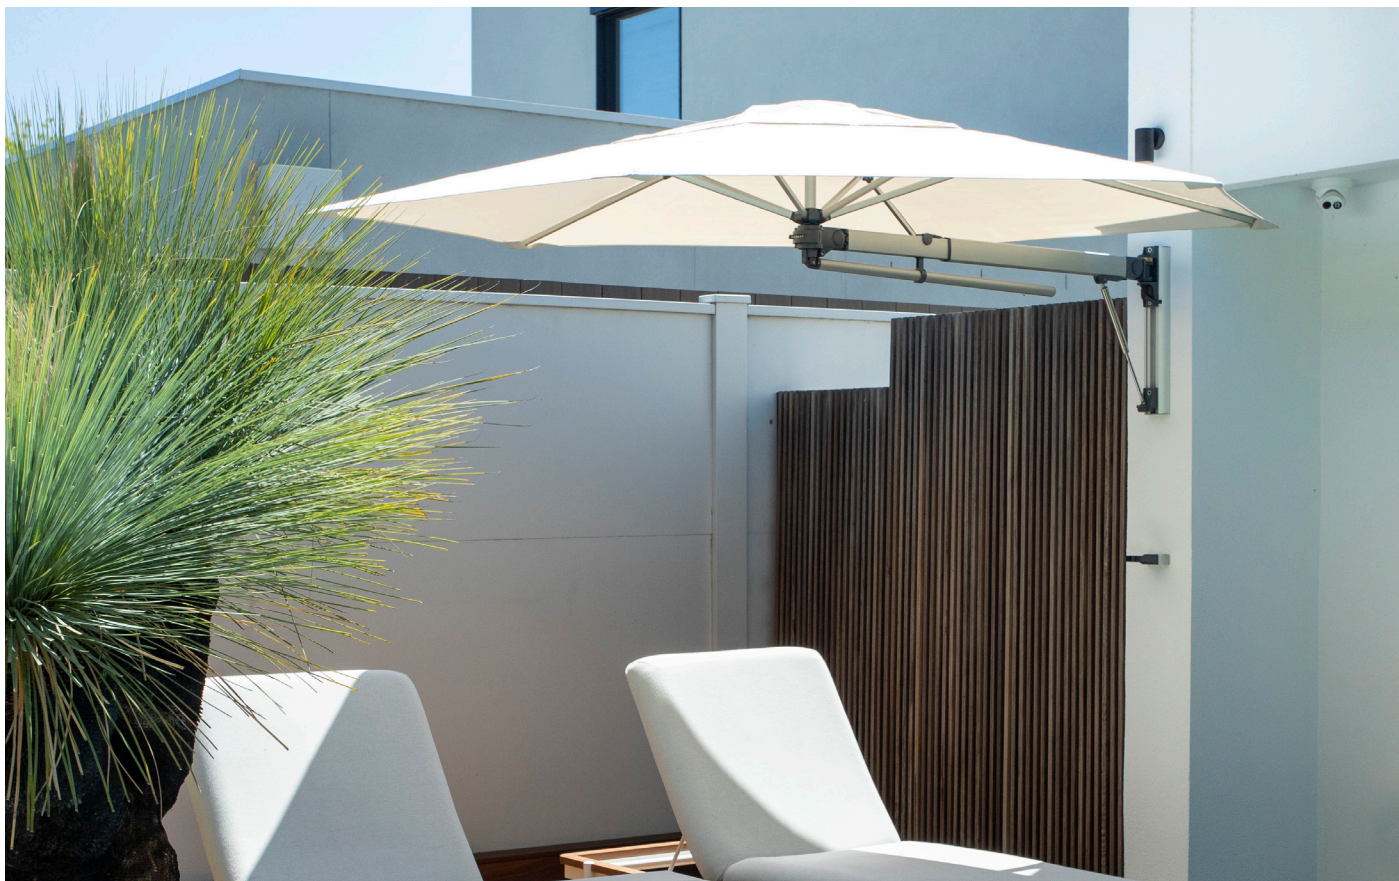

SHADOWSPEC UNITY™ DUO

MULTI-CANOPY CANTILEVER UMBRELLA

Be inspired by this brilliant, modern shade umbrella. Expand your outdoor experience with the Shadowspec Unity™ Duo Cantilever Umbrella. Industry leading umbrellas with patented designs that create a seamless, stylish and functional aesthetic with marine grade durability.

STOCK CANOPY COLOURS

SPECIAL-ORDER CANOPY COLOURS

FRAME COLOURS

SHADOWSPEC SERENITY™

SINGLE CANOPY CANTILEVER UMBRELLA

Elegant, innovative and resilient, the Shadowspec Serenity™ offers precision engineered ambience. Crafted with a combination of marine-grade aluminium and 316 stainless steel. This flagship model is easy to open and close with gas assisted lift, offers sizes up to 4.0m and is backed with best-in-class warranties.

SQUARE

OCTAGON

SIZE & CONFIGURATION

Square
2.5m | 8'

Square
3.0m | 10'

Octagon
3.5m | 11'

Octagon
4.0m | 13'

STOCK CANOPY COLOURS

SPECIAL-ORDER CANOPY COLOURS

FRAME COLOURS

SHADOWSPEC RETREAT™

WALL MOUNTED UMBRELLA

The Shadowspec Retreat™ offers clever shade for compact spaces. It tilts, rotates and extends to follow the sun, all day long. Manufactured from strong aluminium, 316 stainless steel and other non-corrosive, marine-grade materials. Designed for spaces where ground mounted or free-standing bases aren't suitable, the wall mounted Shadowspec Retreat is perfect for balconies and small patios.