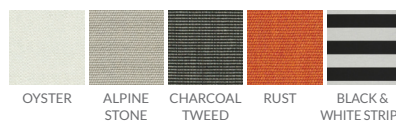

FRAME COLOURS

SHADOWSPEC UNITY™ QUATTRO

MULTI-CANOPY CANTILEVER UMBRELLA

Innovative and modular, the Shadowspec Unity™ Quattro consists of four canopy frames that are independent of one another. Crafted with marine-grade aluminium and stainless steel. Every component has been designed and engineered to survive in the wild.

STOCK CANOPY COLOURS

SPECIAL-ORDER CANOPY COLOURS

FRAME COLOURS

SHADOWSPEC SERENITY™

SINGLE CANOPY CANTILEVER UMBRELLA

Elegant, innovative and resilient, the Shadowspec Serenity™ offers precision engineered ambience. Crafted with a combination of marine-grade aluminium and 316 stainless steel. This flagship model is easy to open and close with gas assisted lift, offers sizes up to 4.0m and is backed with best-in-class warranties.

Frame Warranty*

Fabric Warranty*

HEXAGON

SIZE & CONFIGURATION

Hexagon
2.7m | 9'

CANOPY COLOURS

OYSTER ALPINE STONE CHARCOAL TWEED RUST BLACK & WHITE STRIPE

FRAME COLOUR