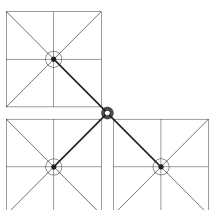

The modular trio configuration is Hand-built in New Zealand and provides remarkable cantilever shade.

SQUARE TRIO

SIZE & CONFIGURATION

Square Trio
5.0m | 16' or 6.0m | 20'

STOCK CANOPY COLOURS

SPECIAL-ORDER CANOPY COLOURS