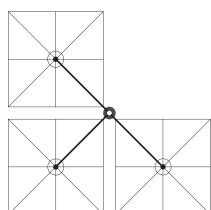

## SIZE & CONFIGURATION

Square Trio  
5.0m | 16' or 6.0m | 20'