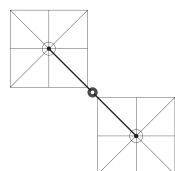

### SIZE & CONFIGURATION

**Square Duo**  
5.0m | 16' or 6.0m | 20'

**Square Duo**  
5.0m | 16' or 6.0m | 20'

**Octagon Duo**  
7.0m | 22' or 8.0m | 26'