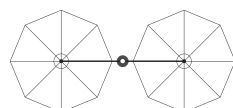

### SIZE & CONFIGURATION

**Square Duo**  
5.0m | 16' or 6.0m | 20'

**Square Duo**  
5.0m | 16' or 6.0m | 20'

**Octagon Duo**  
7.0m | 22' or 8.0m | 26'